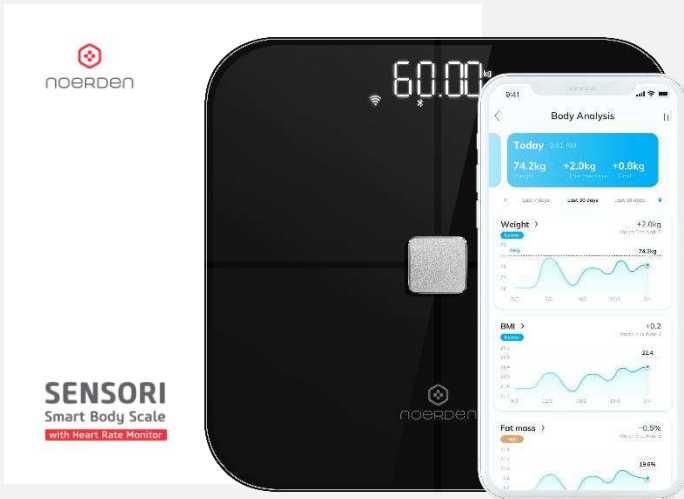

Smart Body Scale

Wi-Fi Smart Body Scale with User Auto-recognition to track heart rate and analyze body composition through **10 detailed biometrics**.

SENSORI Black
PNS-0201

SENSORI White
PNS-0202

Packaging&Shipping

Product Dimensions: 310*310*25mm

Product Weight: 1.85kg

Battery: 4 x AAA batteries

Certifications: CE / ROHS / FCC / CFDA / FDA / KC / BQB / CQC / REACH / PSE / TELEC / ISO 9001, ISO 13485, BSCI

HS code: upon request, depending on the country

Country of Origin: China

Packaging Dimensions: 350*350*41mm

Packaging Weight: 2.5kg (incl. product) – not final

Packaging Contents: SENSORI, 4 AAA batteries, Quick Start Guide, Warranty Card

Shipping Box Dimensions: 37.8*35.5*28.8cm

Pcs/Shipping Box: 6 pcs

Shipping Box Weight: AW 14.8kg

Product Features

- Invisible LED Digital Screen
- Tempered Glass Surface Material
- ITO Conductive Coating
- Bioelectrical Impedance Analysis (BIA) Technology
- **Bluetooth 4.0 and Wi-Fi**